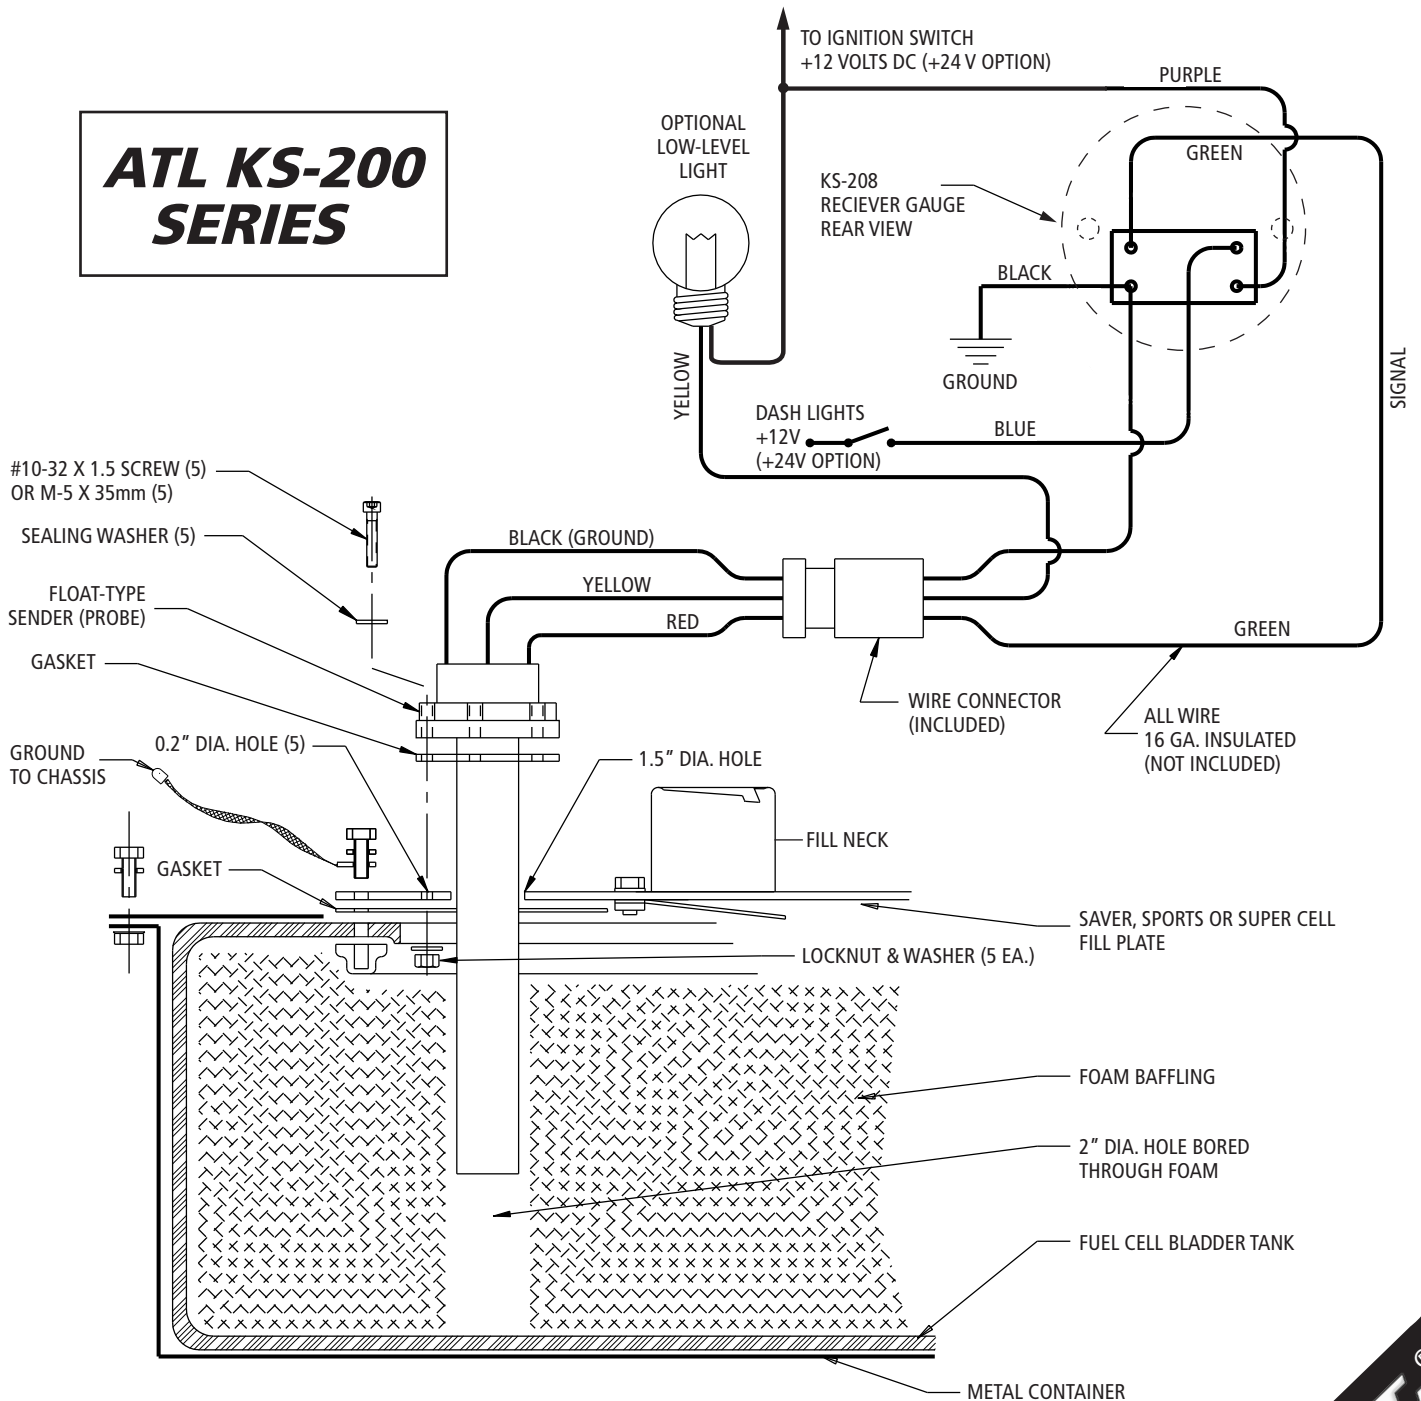

ATL

ATL FUEL CELL LEVEL GAUGE KIT TYPICAL INSTALLATION DIAGRAM FOR FLOAT-TYPE SENDERS

**ATL KS-200
SERIES**

FOR USE WITH ALL-FUELS